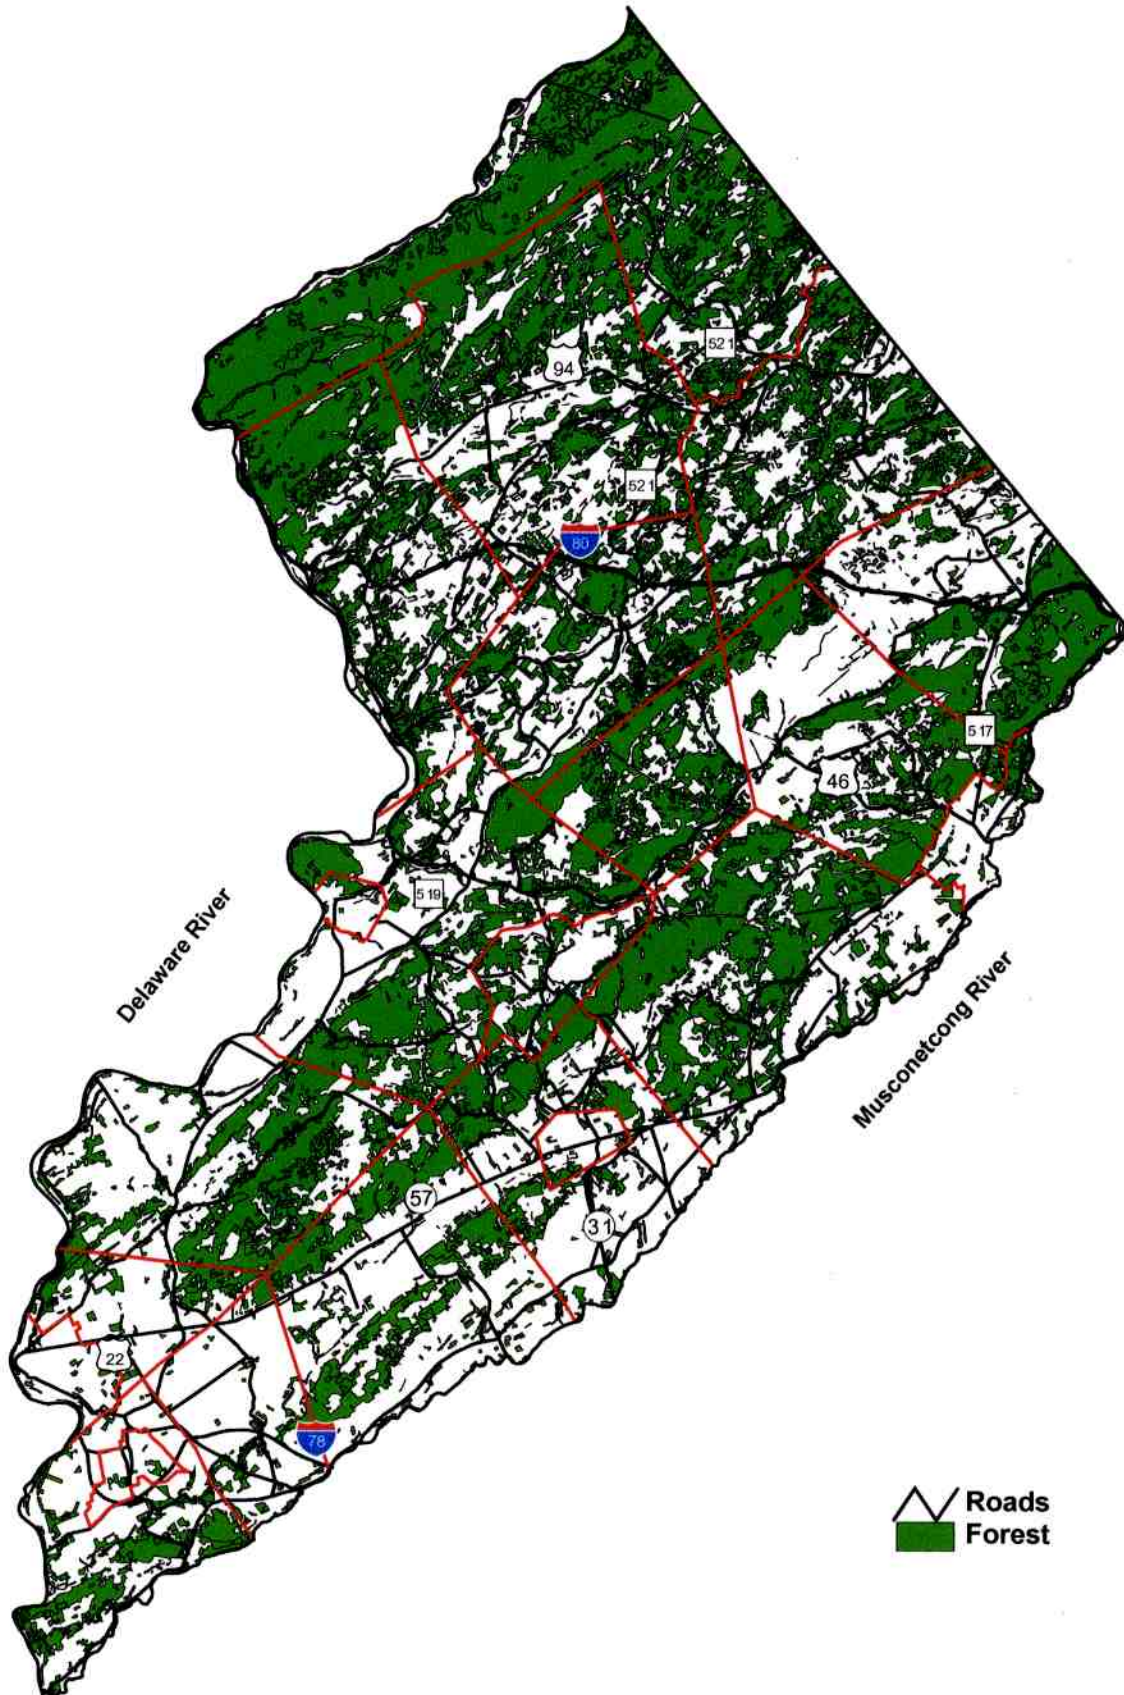

FORESTED LAND

Map 9

Sources:
New Jersey Department of Environmental Protection 1997
United States Geological Survey various dates

Prepared by Warren County Planning Department 1999
Updated November 2000