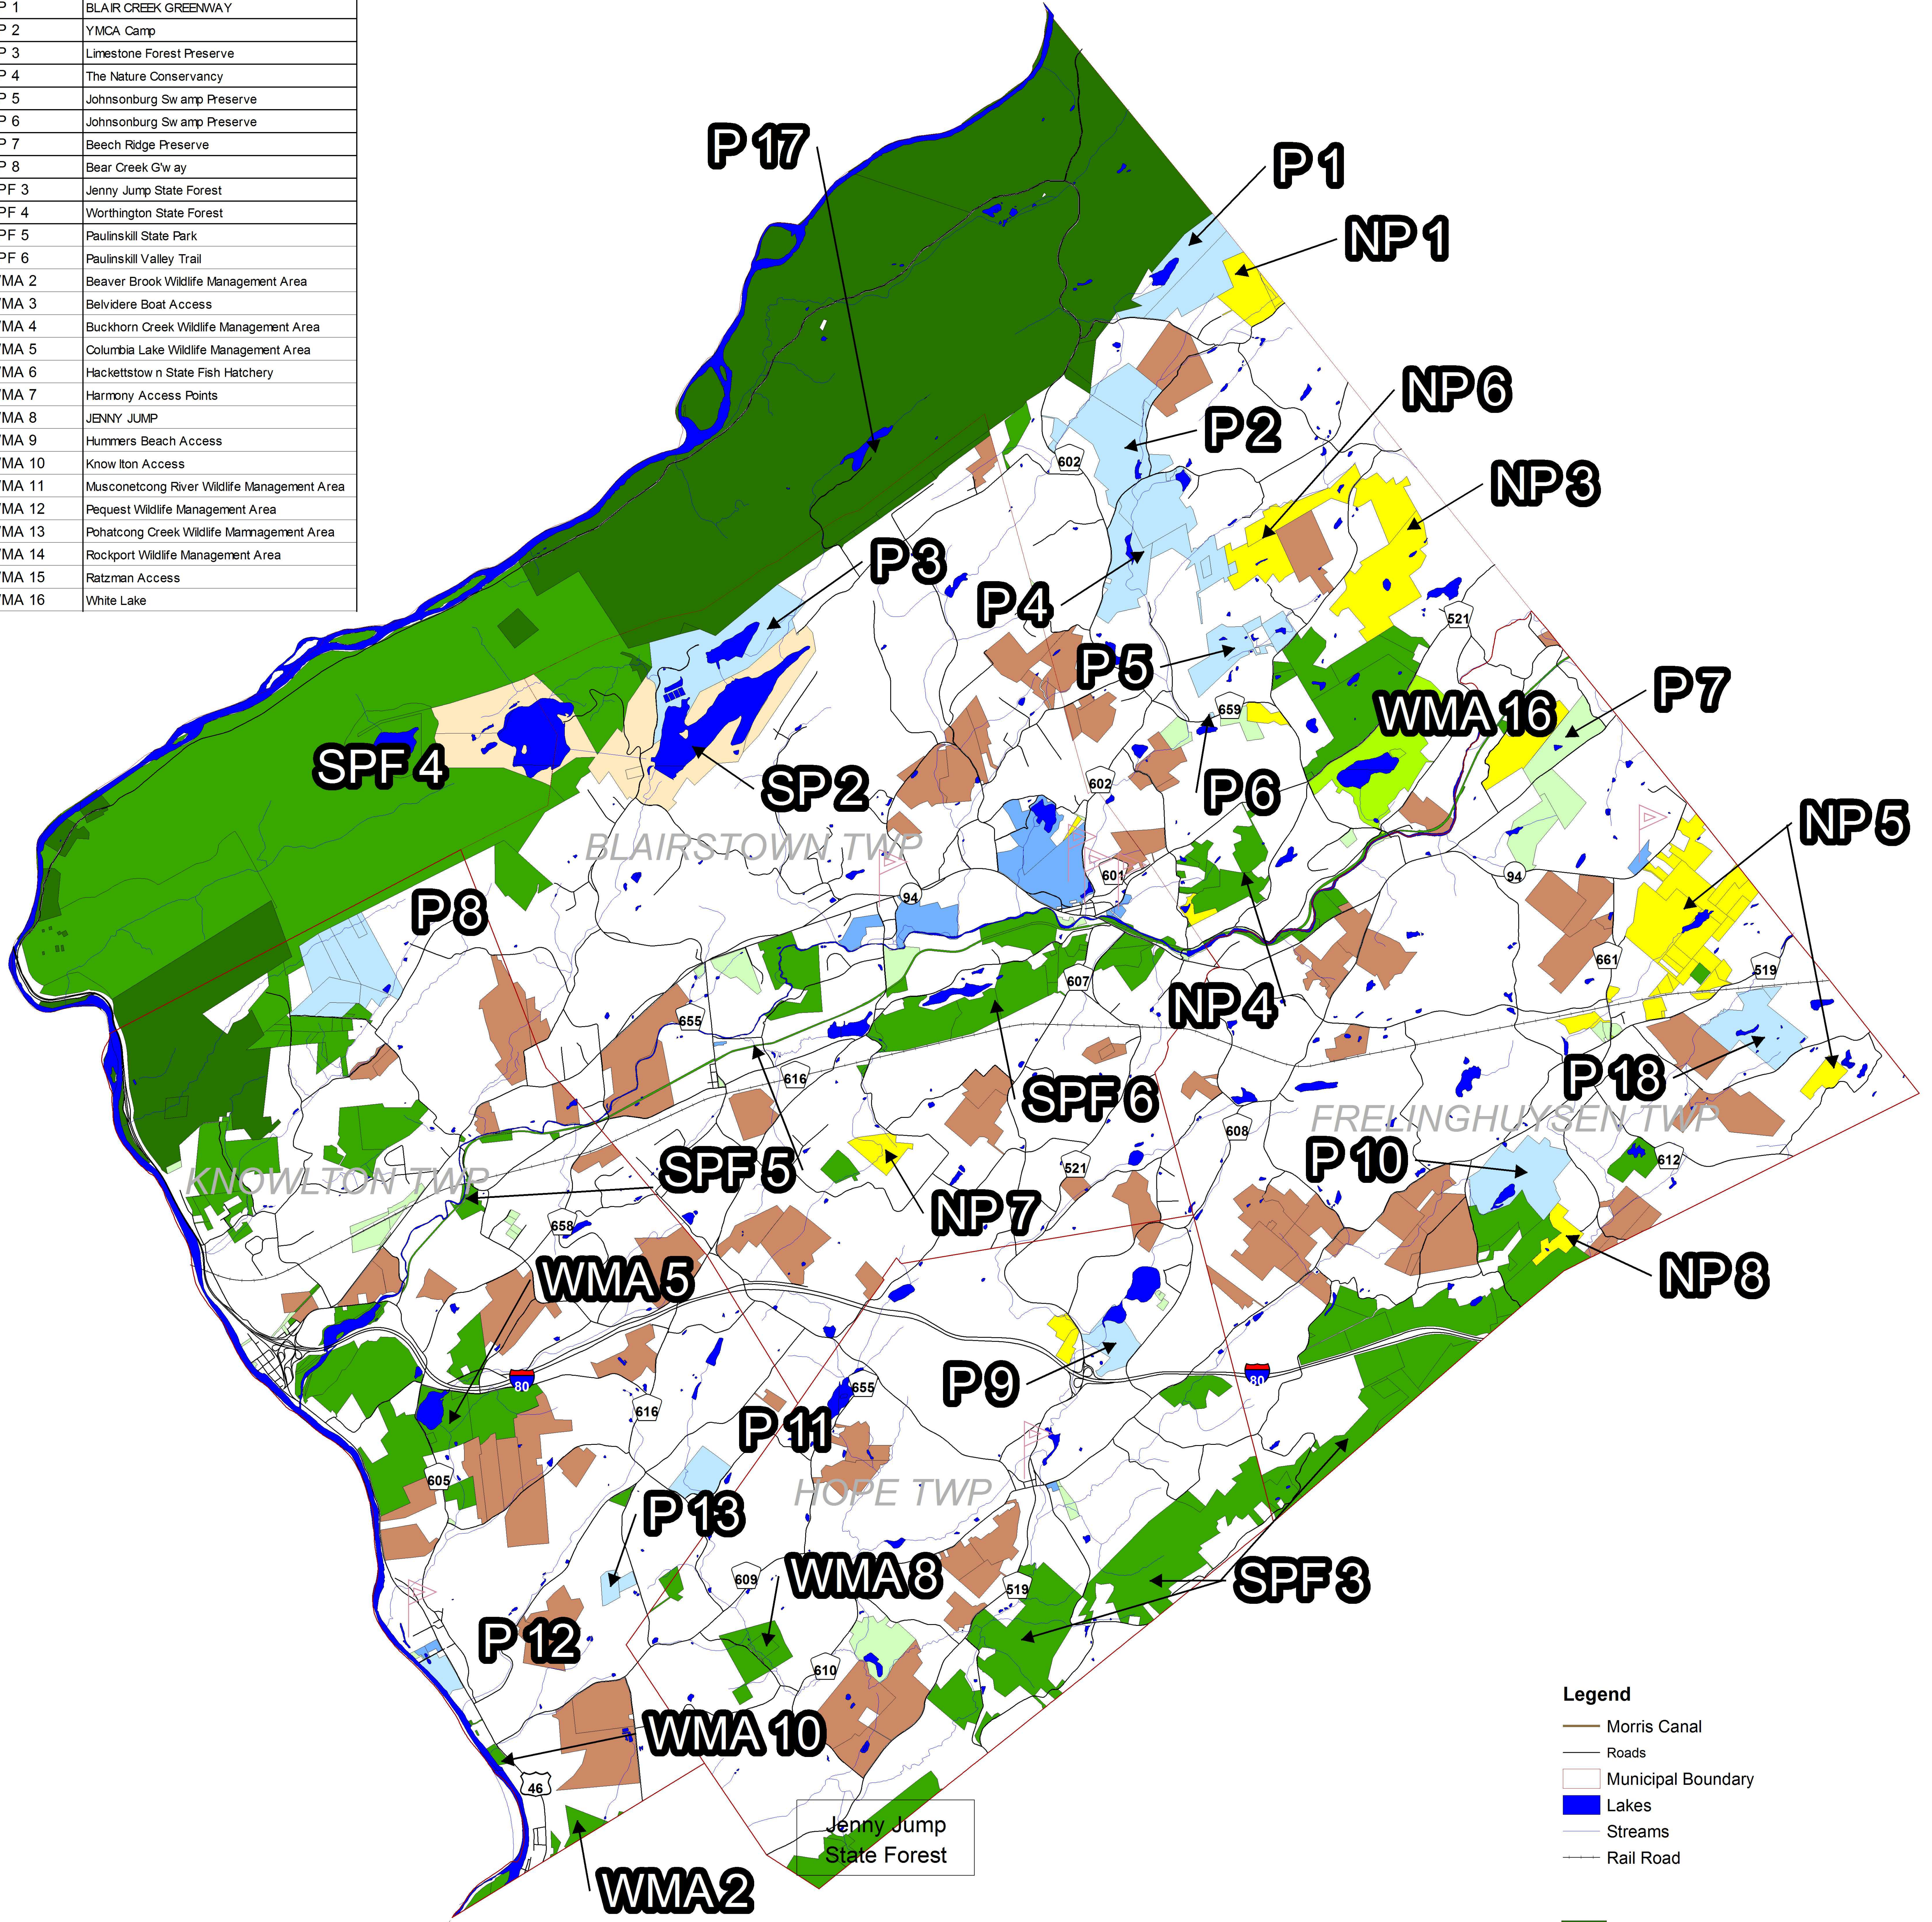

P 1	Fairview YMCA
P 2	YMCA Camp, Ralph S. Mason
P 3	Yards Creek
P 4	PRINCETON-BLAIRSTOWN CENTER
P 5	HAPPINESS IS CAMPING INC
P 6	Spring Valley Christian Church
P 7	Roman Catholic, Archdiocese of
P 8	Camp Taylor
P 9	Camp Hope
P 10	The Presbyterian Camp(Bear Cr)
P 11	Triple Brook Campground
P 12	Delaware River Family Campground
P 13	Warren County ARC
P 14	Camp Mary Heart
P 17	Camp Mohigan
NP 1	BLAIR CREEK GREENWAY
NP 2	YMCA Camp
NP 3	Limestone Forest Preserve
NP 4	The Nature Conservancy
NP 5	Johnsonburg Swamp Preserve
NP 6	Johnsonburg Swamp Preserve
NP 7	Beech Ridge Preserve
NP 8	Bear Creek Greenway
SPF 3	Jenny Jump State Forest
SPF 4	Worthington State Forest
SPF 5	Paulinskil State Park
SPF 6	Paulinskil Valley Trail
WMA 2	Beaver Brook Wildlife Management Area
WMA 3	Belvidere Boat Access
WMA 4	Buckhorn Creek Wildlife Management Area
WMA 5	Columbia Lake Wildlife Management Area
WMA 6	Hackettstown State Fish Hatchery
WMA 7	Harmony Access Points
WMA 8	JENNY JUMP
WMA 9	Hummers Beach Access
WMA 10	Knowlton Access
WMA 11	Musconetcong River Wildlife Management Area
WMA 12	Pequest Wildlife Management Area
WMA 13	Pohatcong Creek Wildlife Management Area
WMA 14	Rockport Wildlife Management Area
WMA 15	Ratzman Access
WMA 16	White Lake

Map 1C

Warren County's Open Space Inventory Map Northern Region

- Legend**
- Morris Canal
 - Roads
 - Municipal Boundary
 - Lakes
 - Streams
 - Rail Road
 - Federal Property
 - State_Property
 - County Property or Easement
 - Municipal_Property
 - Non Profit Property
 - Preserved Farmland
 - Private Open Space
 - Semi Public Property
 - School Property
 - School
 - College

Sources: New Jersey Department of Environmental Protection,
New Jersey Geological Survey and
New Jersey Agriculture Development Board
Produced By: Warren County Planning Department 1999
Updated April 2017