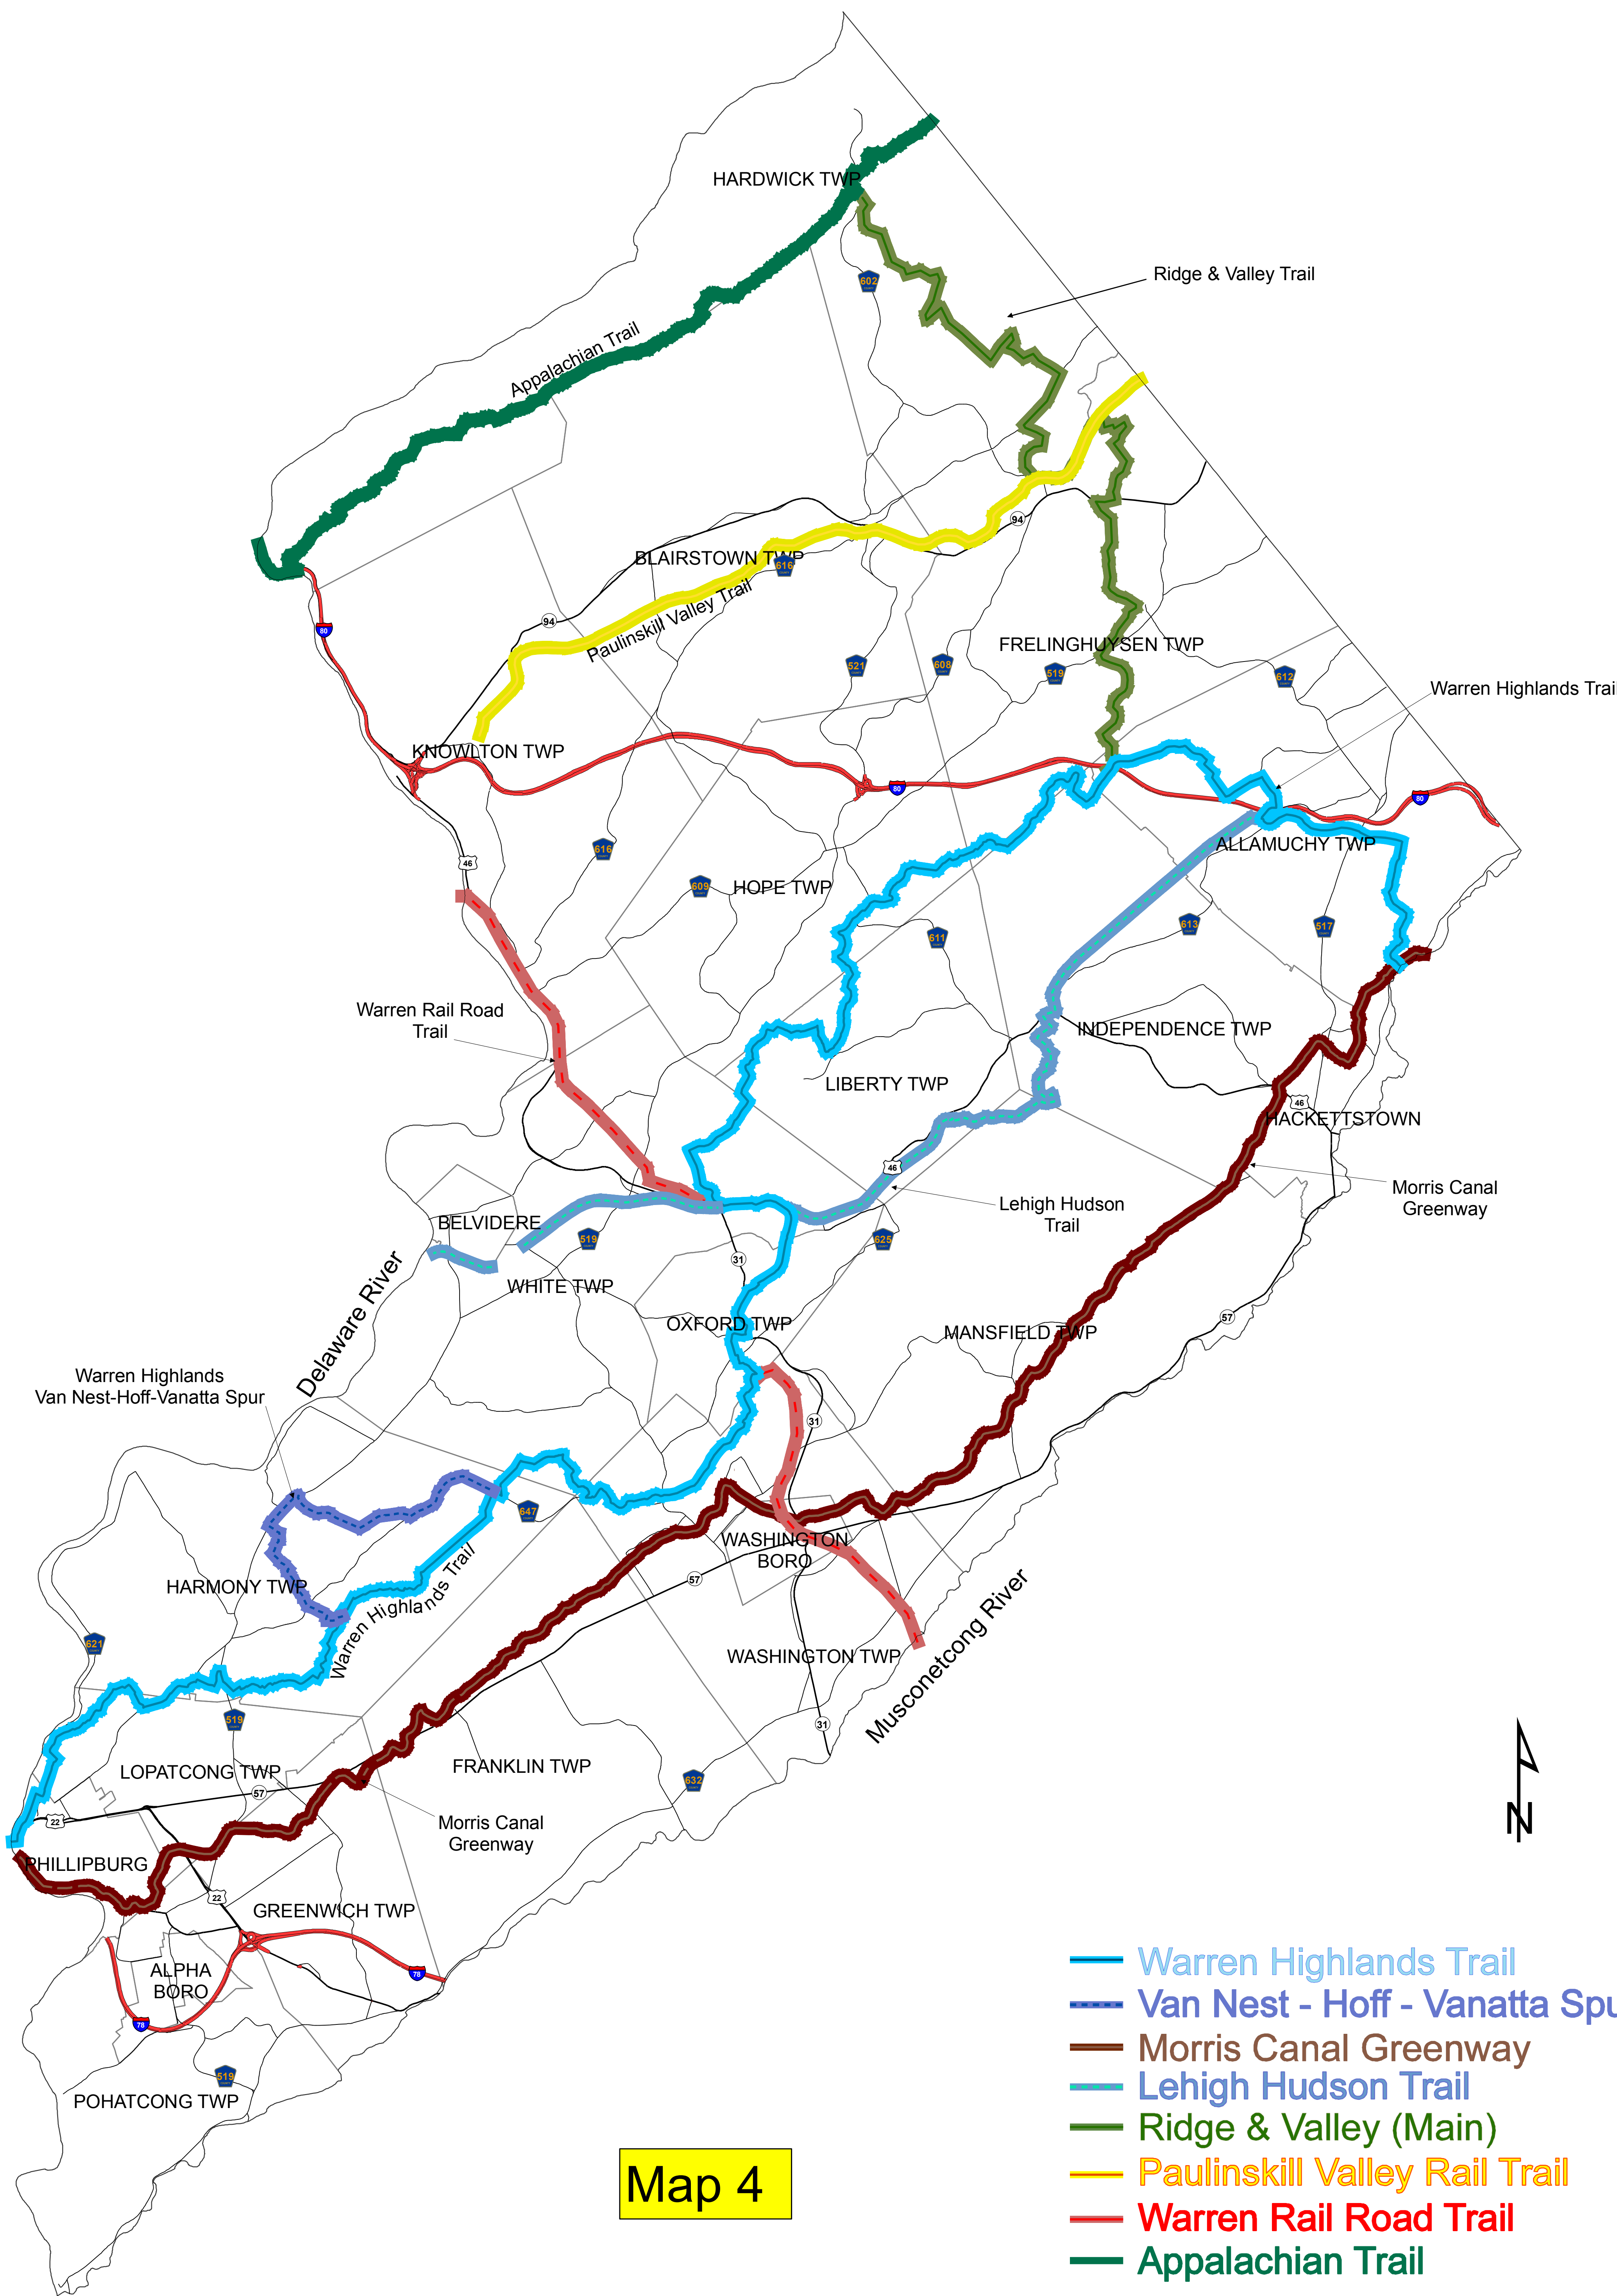

MAJOR TRAILS

Map 4

Source: New Jersey Department of Environmental Protection, Bureau of Geographic Information Systems
 Prepared By: Warren County Planning Department, April 2017