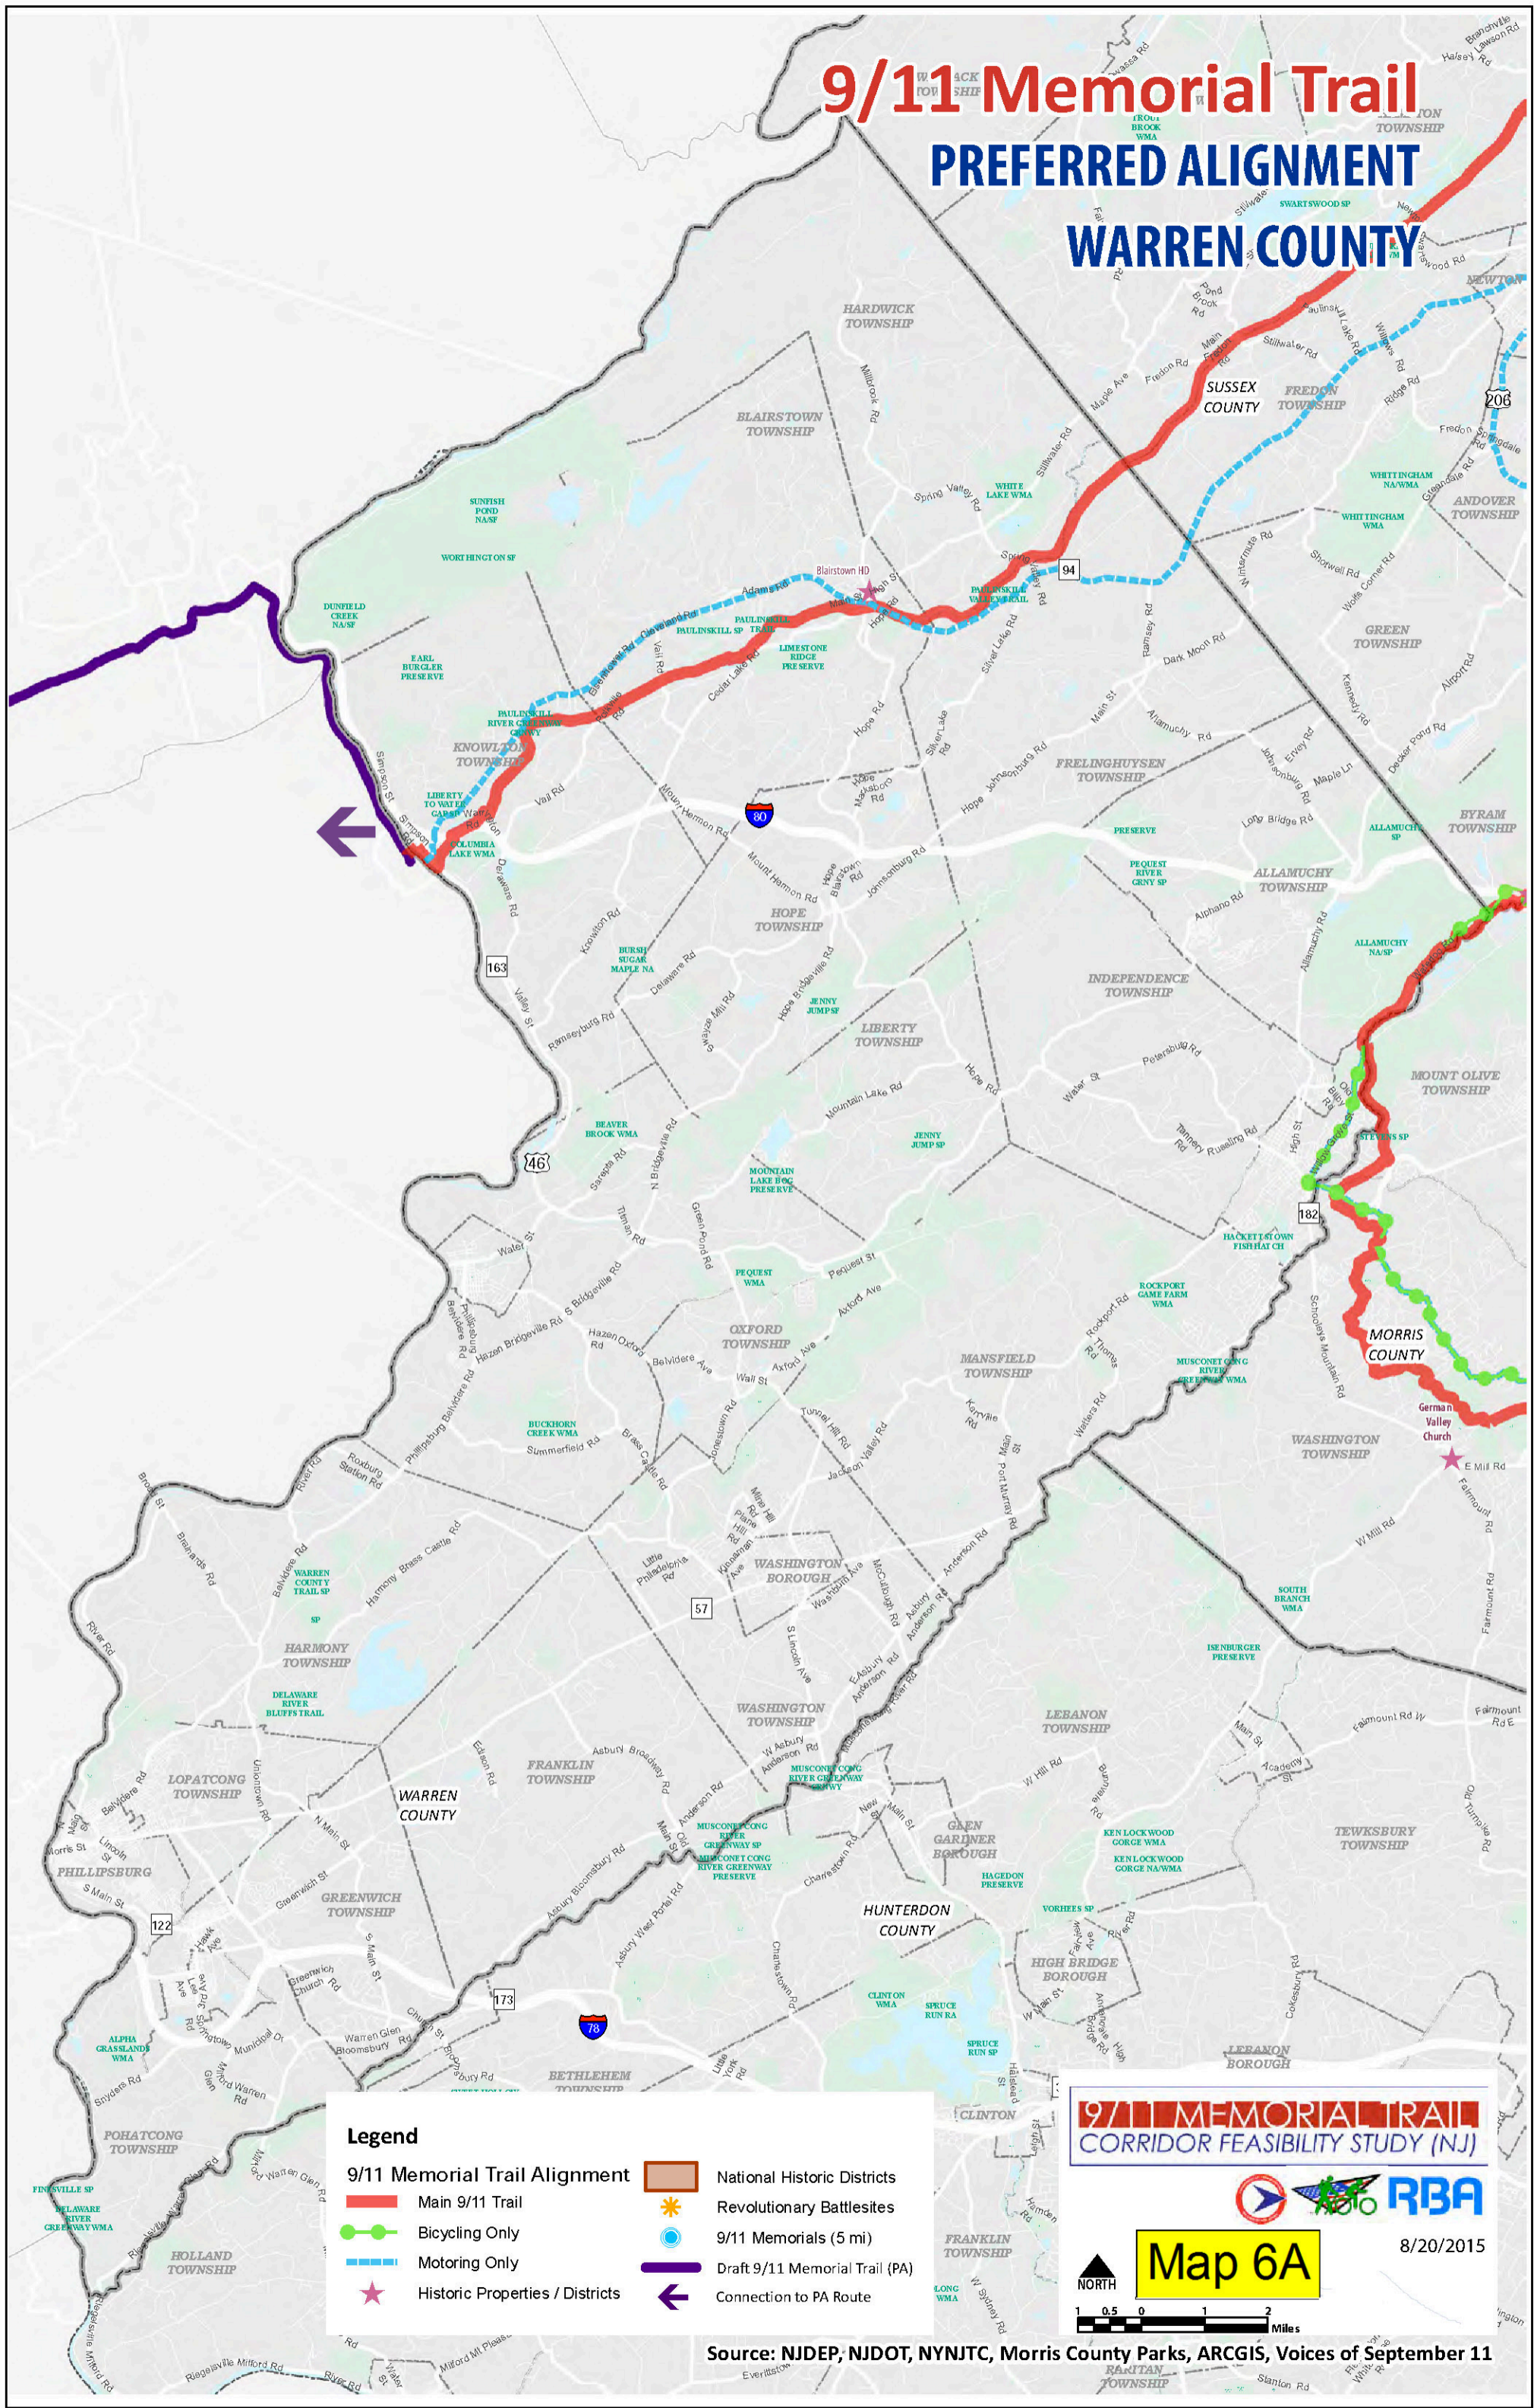

# 9/11 Memorial Trail

## PREFERRED ALIGNMENT

### WARREN COUNTY

**Legend**

|                                 |                                |
|---------------------------------|--------------------------------|
| 9/11 Memorial Trail Alignment   | National Historic Districts    |
| Main 9/11 Trail                 | Revolutionary Battlesites      |
| Bicycling Only                  | 9/11 Memorials (5 mi)          |
| Motoring Only                   | Draft 9/11 Memorial Trail (PA) |
| Historic Properties / Districts | Connection to PA Route         |

**9/11 MEMORIAL TRAIL**  
CORRIDOR FEASIBILITY STUDY (NJ)

**Map 6A** 8/20/2015

1 0.5 0 1 2 Miles

Source: NJDEP, NJDOT, NYNJTC, Morris County Parks, ARCGIS, Voices of September 11