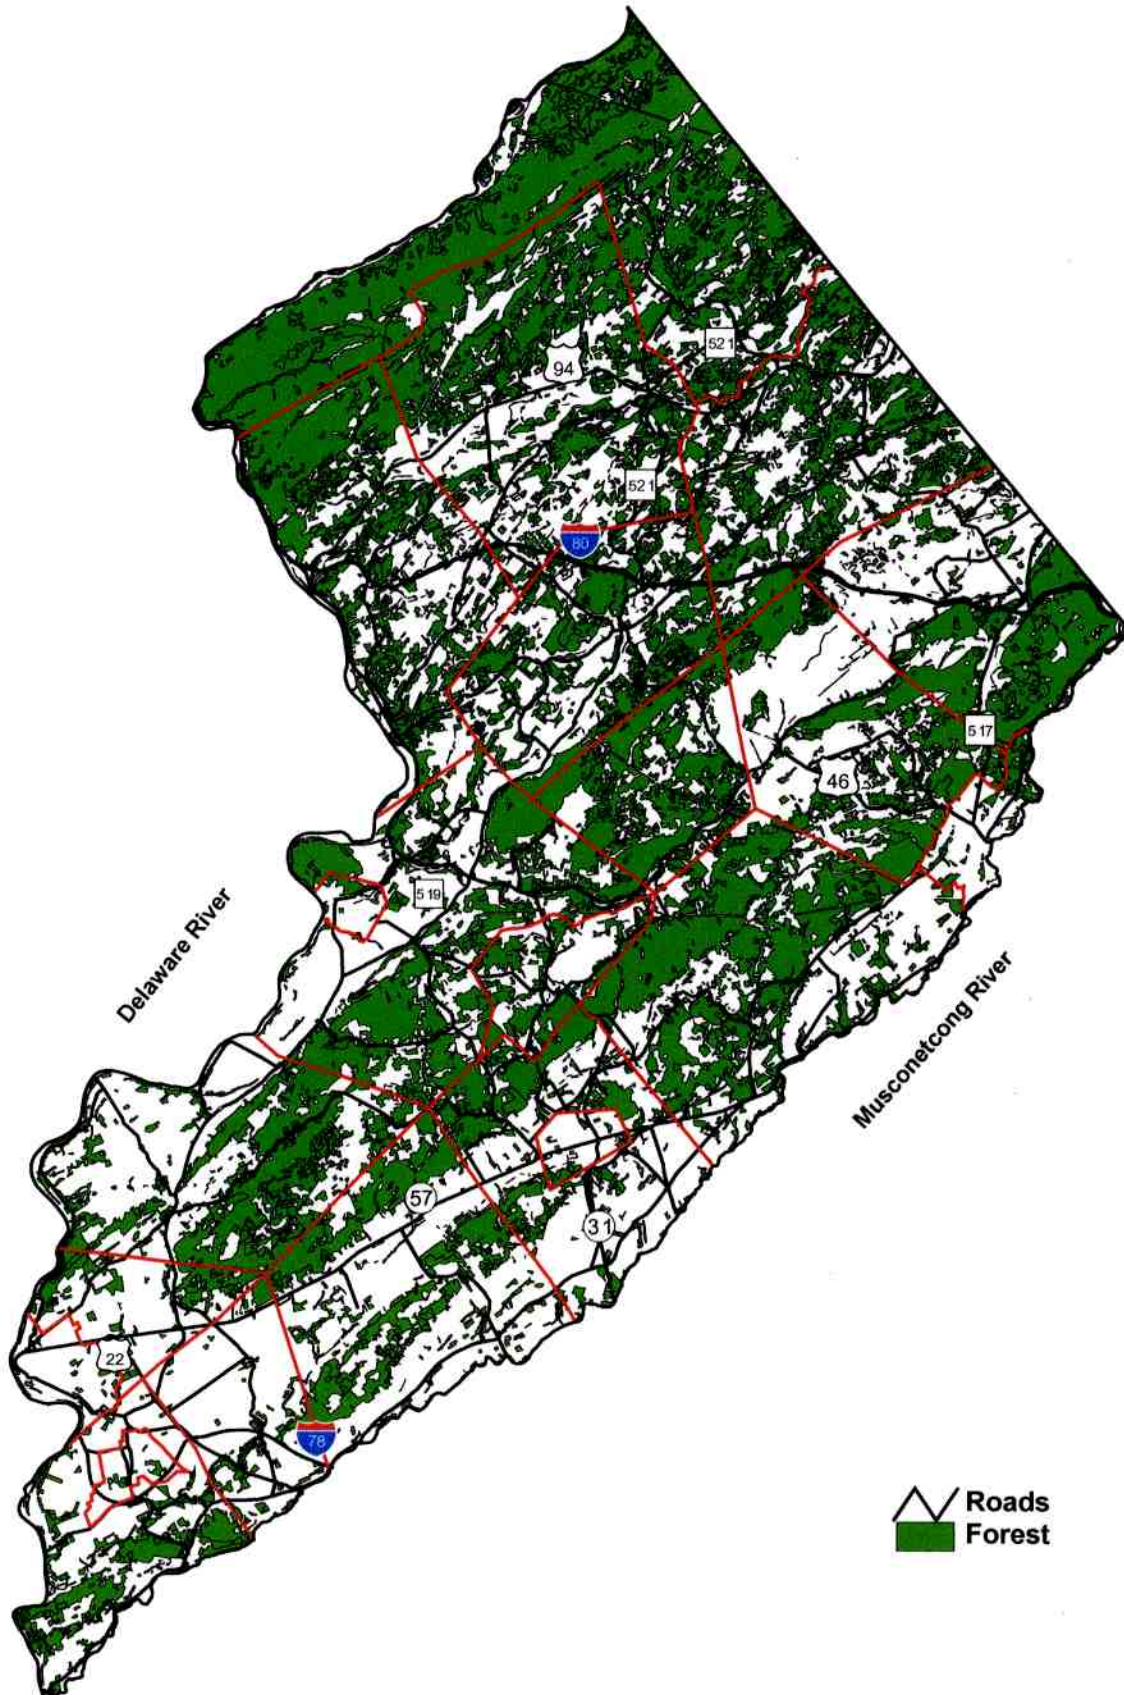

FORESTED LAND

Map 9

 Roads
 Forest

Sources:
New Jersey Department of Environmental Protection 1997
United States Geological Survey various dates

Prepared by Warren County Planning Department 1999
Updated November 2000